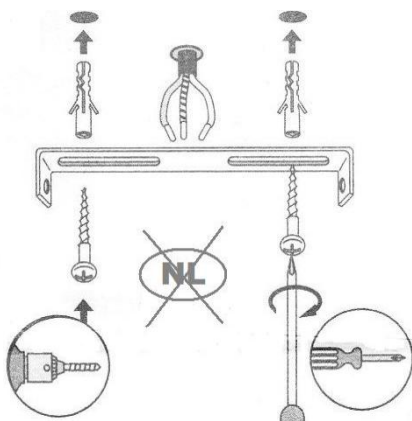

Line drawing of the item

Item number: 33157/10/31

Installation drawing

Technical details

materials used:	Iron+Aluminum	
color:	Texture White	
dimmable and how is the fixture dimmable:		
size:	Height:	8.2cm
	Length:	12cm
	Width:	12cm
	Net Weight:	1.8kg
power requirements:	220-240V~50Hz	
bulb type and maximum Wattage:	1XLED Max.10W	
number of bulbs:	1X10W	
IP degree:	IP20	