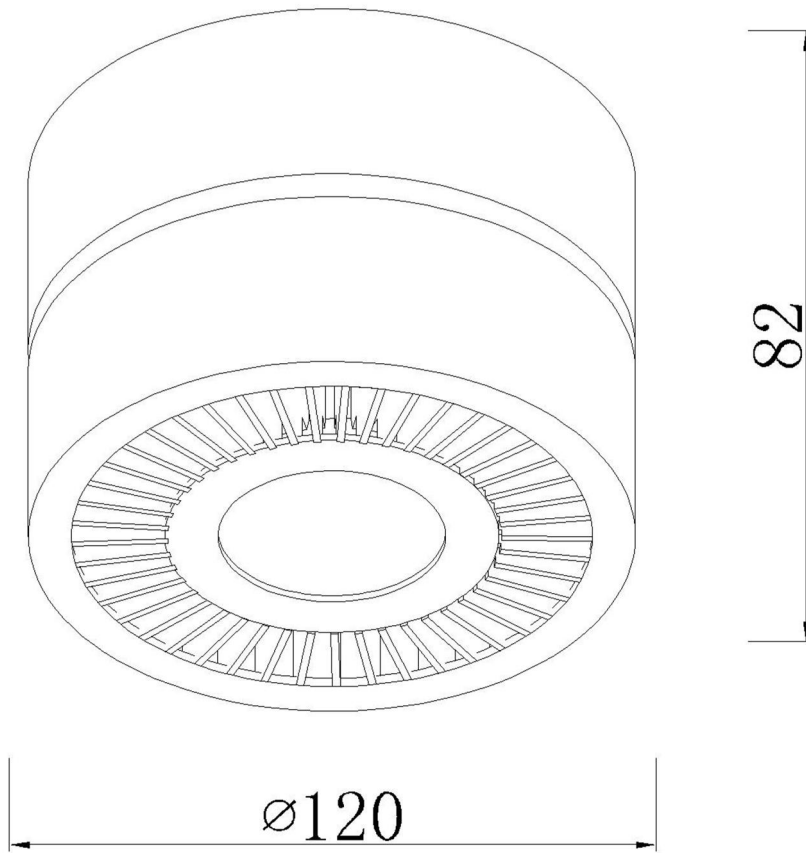

Line drawing of the item

Item number: 33157/10/31

Installation drawing

Technical details

materials used:	Iron+Aluminum	
color:	Texture White	
dimmable and how is the fixture dimmable:		
size:	Height:	8.2cm
	Length:	12cm
	Width:	12cm
	Net Weight:	1.8kg
power requirements:	220-240V~50Hz	
bulb type and maximum Wattage:	1XLED Max.10W	
number of bulbs:	1X10W	
IP degree:	IP20	