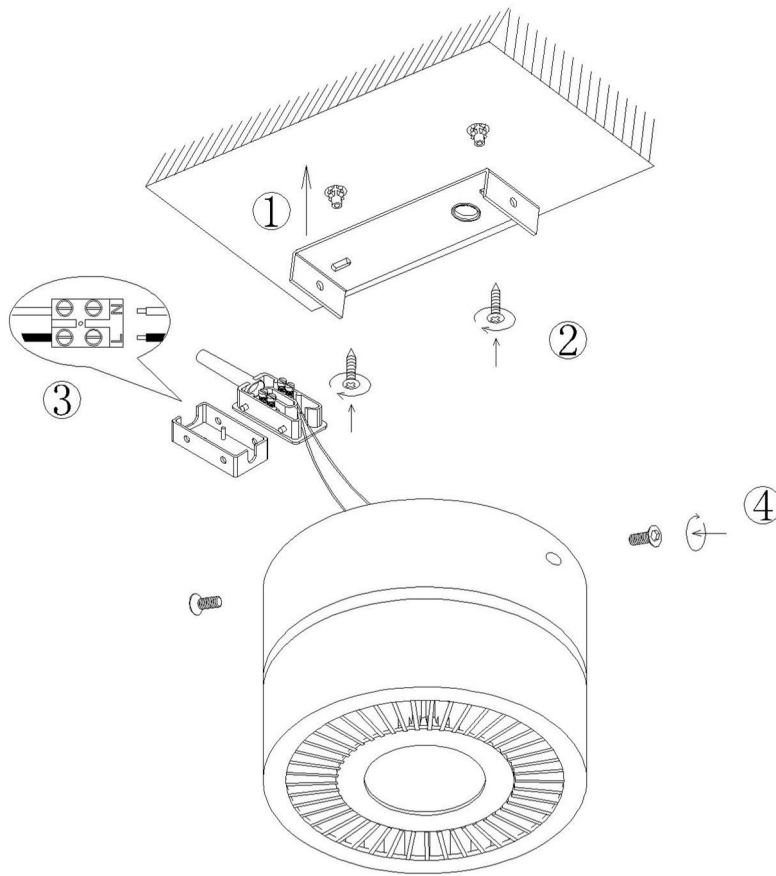

Line drawing of the item

Item number: 33157/10/31

Installation drawing

Technical details

materials used:	Iron+Aluminum	
color:	Texture White	
dimmable and how is the fixture dimmable:		
size:	Height:	8.2cm
	Length:	12cm
	Width:	12cm
	Net Weight:	1.8kg
power requirements:	220-240V~50Hz	
bulb type and maximum Wattage:	1XLED Max.10W	
number of bulbs:	1X10W	
IP degree:	IP20	