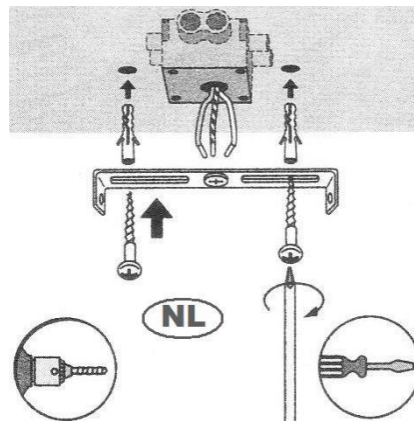

Line drawing of the item

Item number: 33157/10/31

Installation drawing

Technical details

materials used:	Iron+Aluminum	
color:	Texture White	
dimmable and how is the fixture dimmable:		
size:	Height:	8.2cm
	Length:	12cm
	Width:	12cm
	Net Weight:	1.8kg
power requirements:	220-240V~50Hz	
bulb type and maximum Wattage:	1XLED Max.10W	
number of bulbs:	1X10W	
IP degree:	IP20	